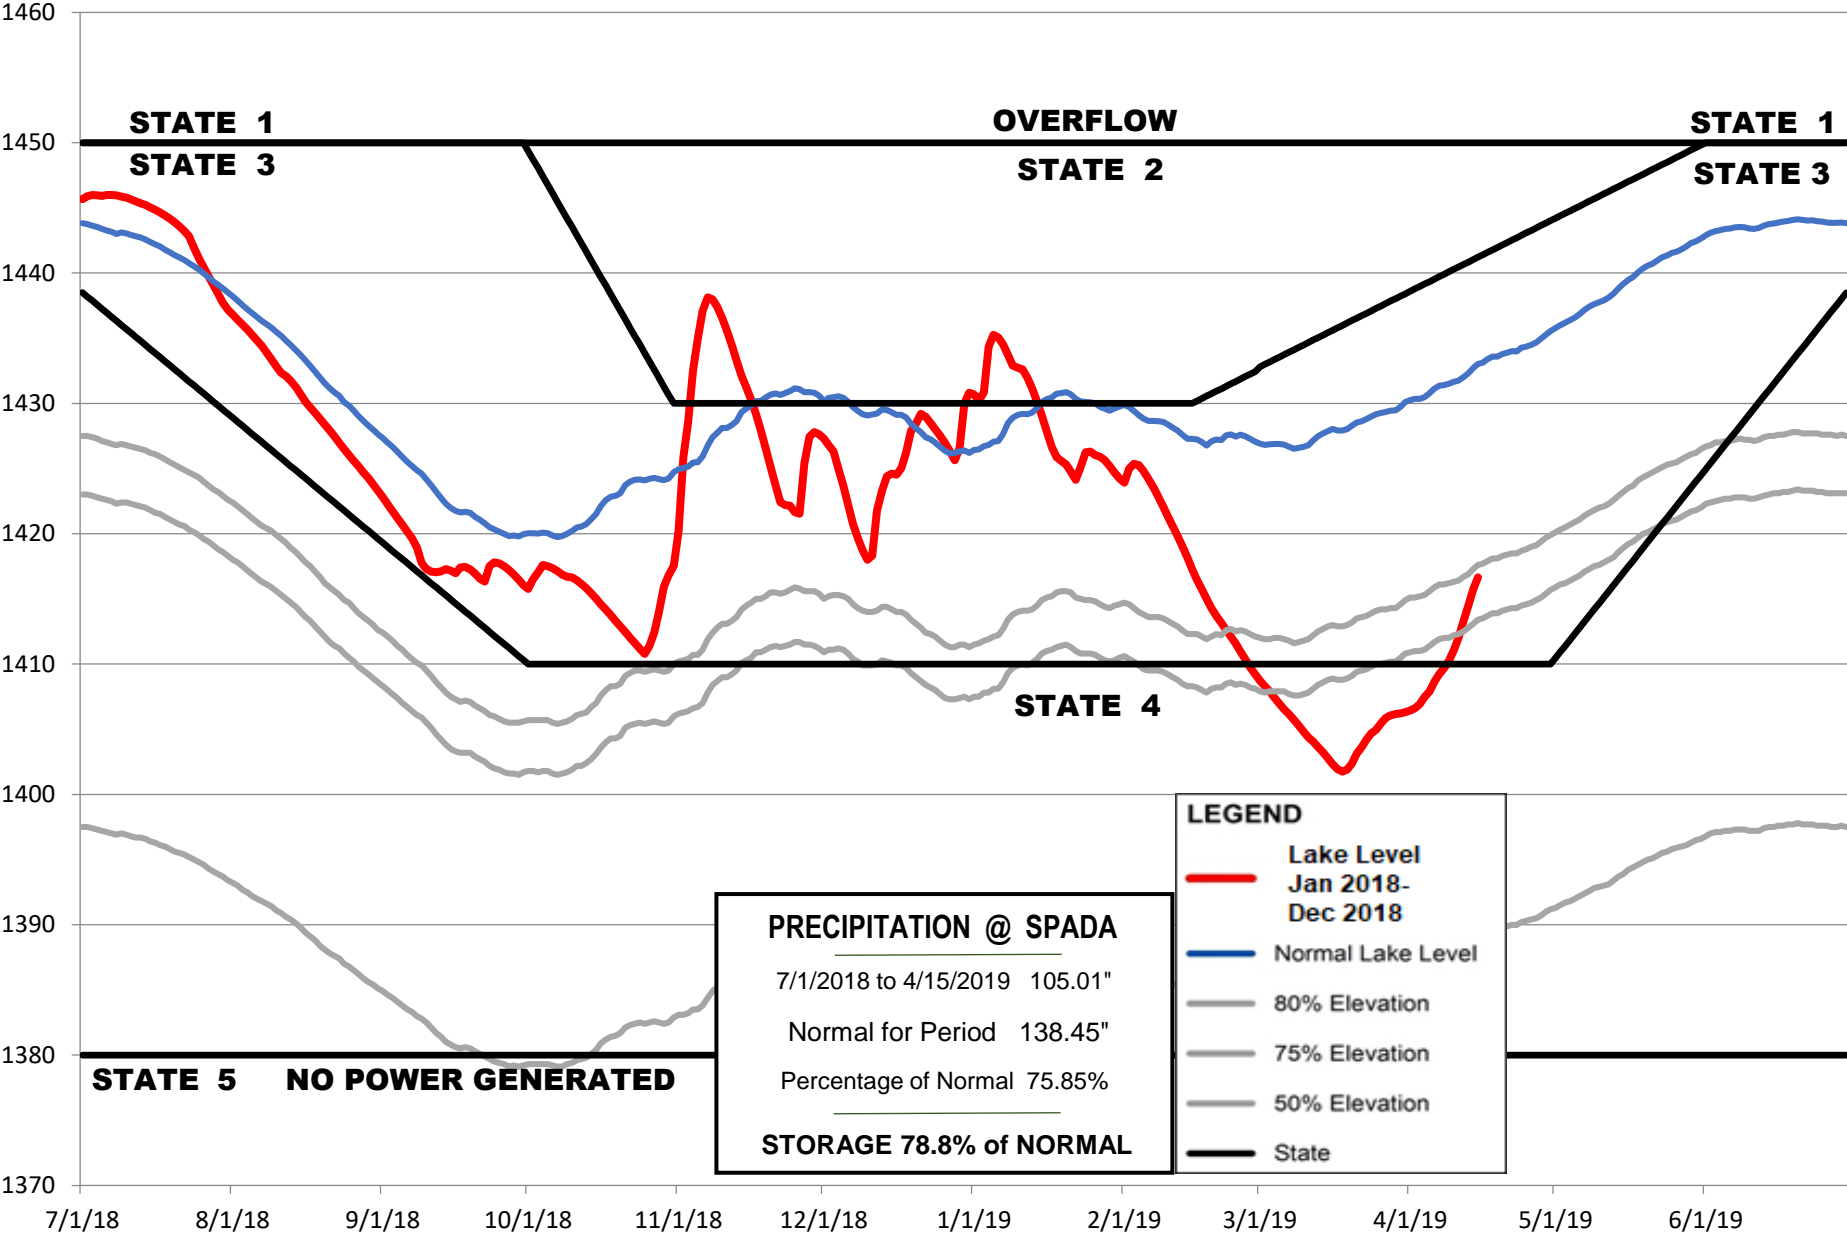

EVERETT WATER STORAGE SPADA ELEVATION

As of 4/15/2019

PRECIPITATION @ SPADA
 7/1/2018 to 4/15/2019 105.01"
 Normal for Period 138.45"
 Percentage of Normal 75.85%

STORAGE 78.8% of NORMAL

LEGEND

- Lake Level Jan 2018- Dec 2018
- Normal Lake Level
- 80% Elevation
- 75% Elevation
- 50% Elevation
- State