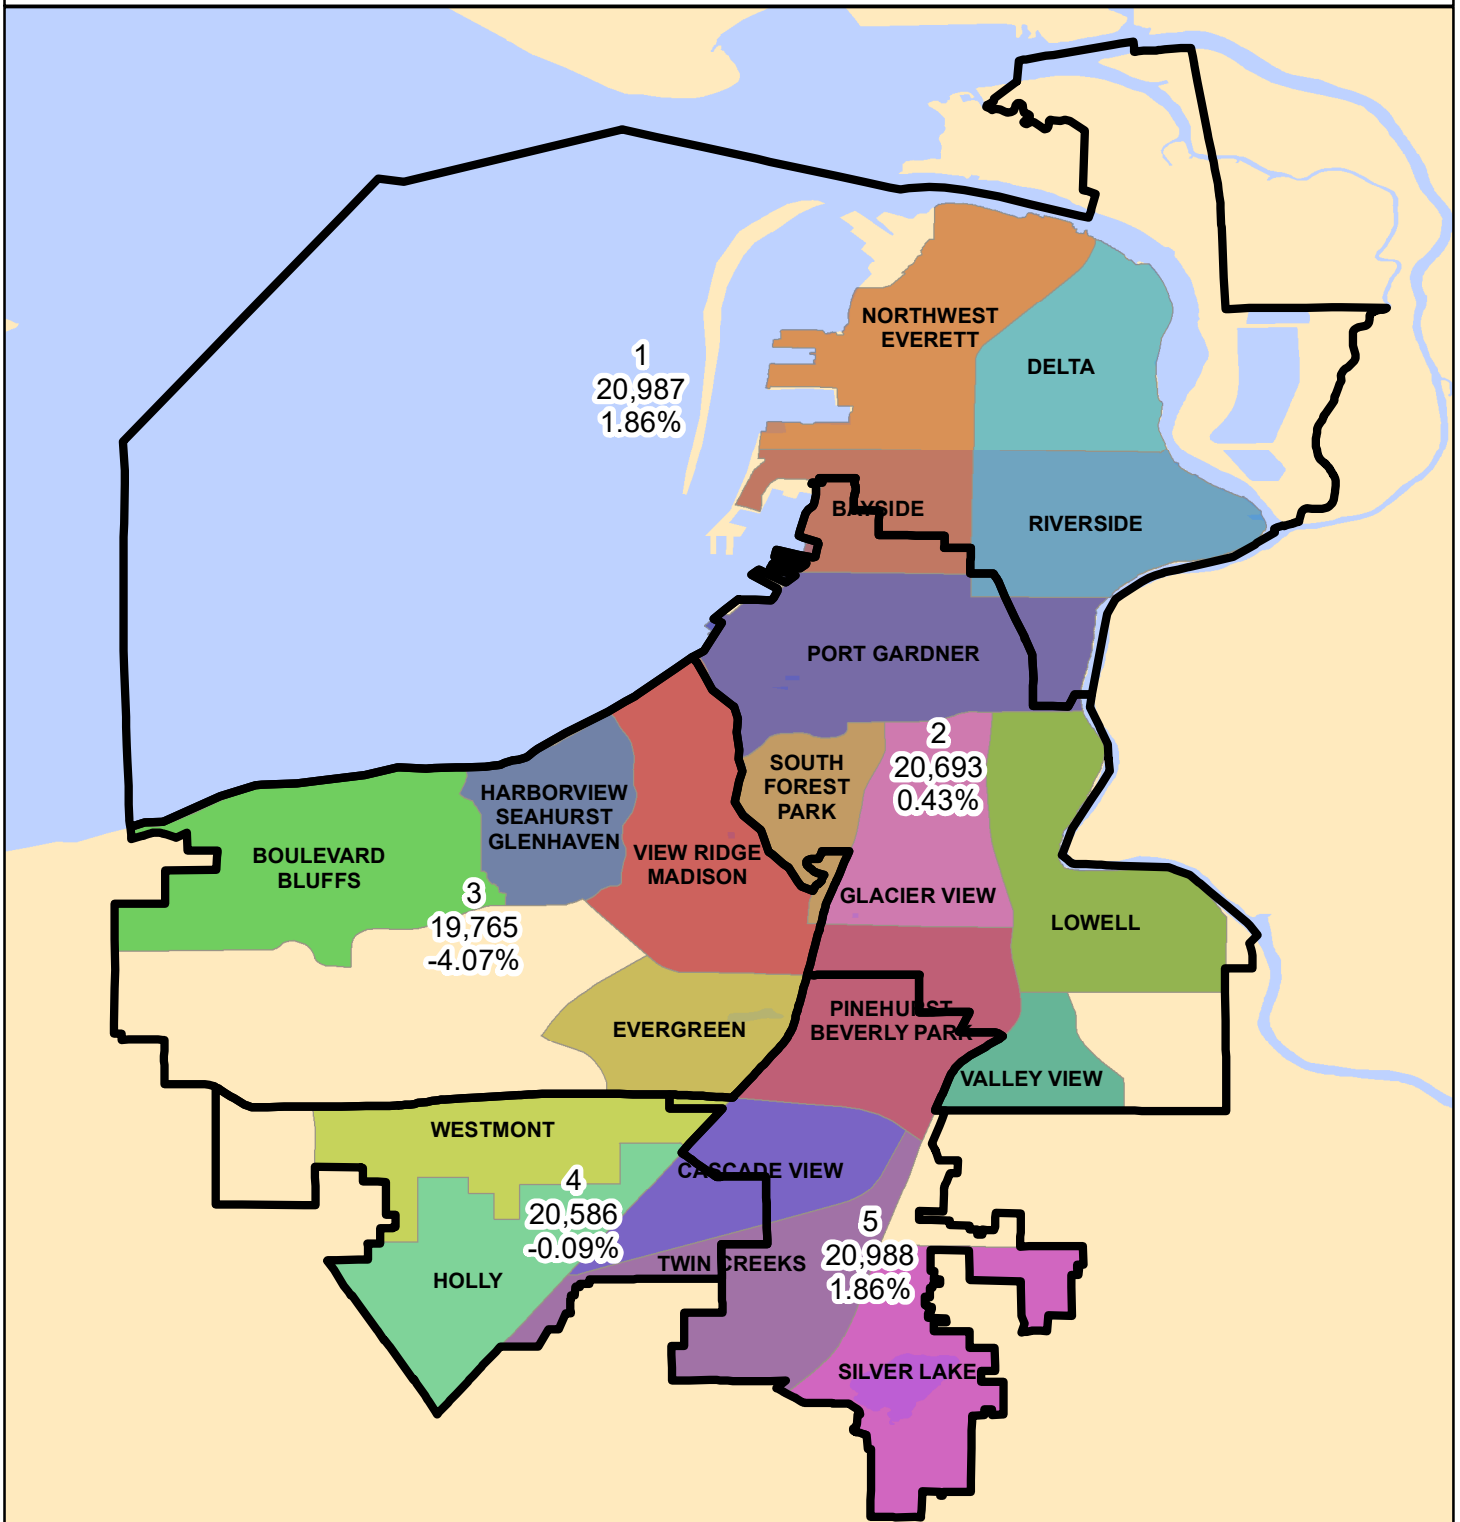

Everett, Washington

Redistricting Plan A-9

Legend

- Districts
- Water

Source:
Everett, WA Open Data Portal; Maptitude for Redistricting Data

For: Everett, WA Districting Commission
By: Tony Fairfax, CensusChannel LLC
Map Version: 1.0 Date: 10/5/20