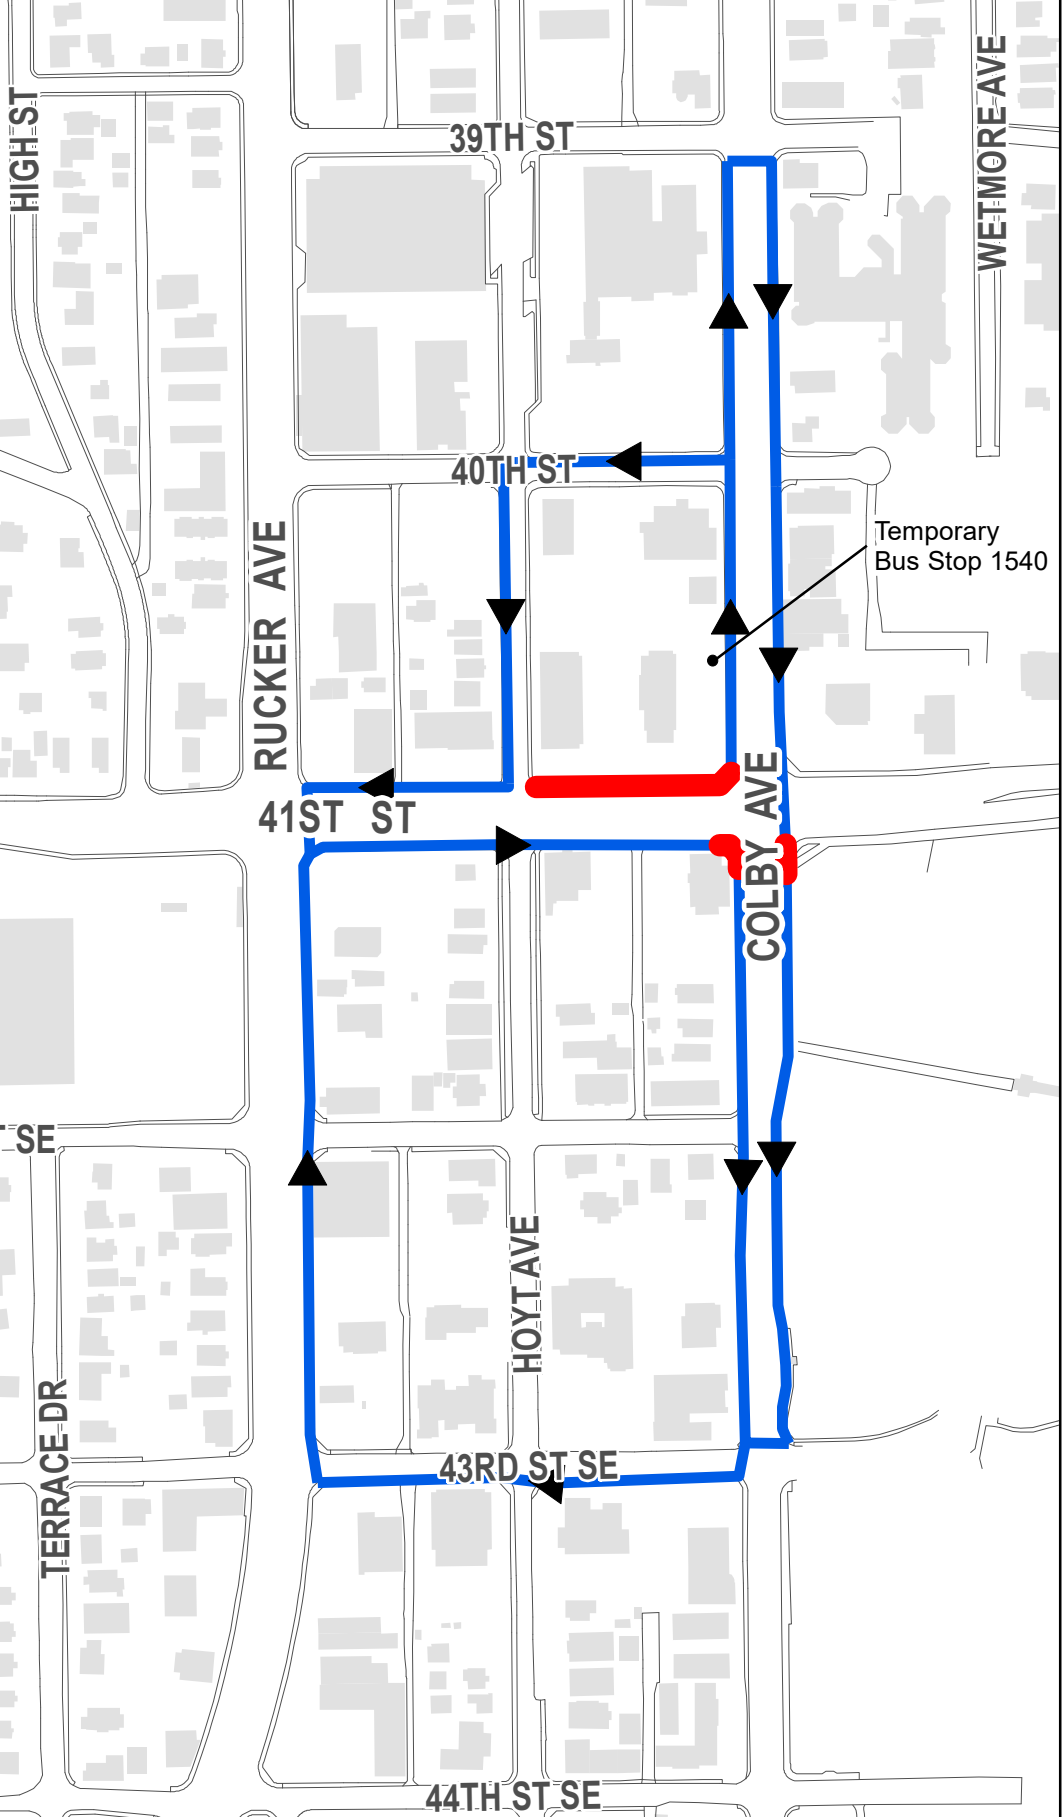

# PEDESTRIAN DETOUR FOR SIDEWALK CLOSURE ON 41ST BETWEEN HOYT AND COLBY

\*Sidewalks closures will be phased so as not to occur simultaneously.