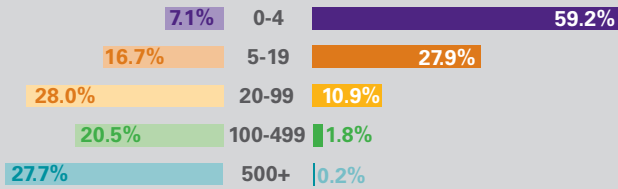

Snohomish County Employers

Economic Alliance
SNOHOMISH COUNTY

By Employee Size

SHARE OF
EMPLOYMENT

SHARE OF
BUSINESSES

By Industry

HOME TO THESE CORPORATIONS AND BRANDS

CASCADE COFFEE • ELECTRIC MIRROR • FUNKO • FORTIVE
FUJIFILM SONOSITE • PHILIPS HEALTHCARE • PREMERA BLUE CROSS
RICK STEVE'S EUROPE • SEATTLE GENETICS • ZUMIEZ