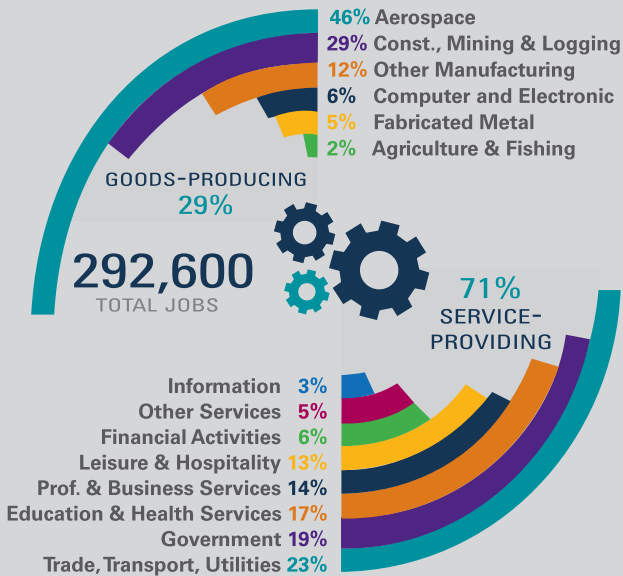

Snohomish County Employers

Economic Alliance
SNOHOMISH COUNTY

By Employee Size

SHARE OF
EMPLOYMENT

SHARE OF
BUSINESSES

By Industry

HOME TO THESE CORPORATIONS AND BRANDS

CASCADE COFFEE • ELECTRIC MIRROR • FUNKO • FORTIVE
FUJIFILM SONOSITE • PHILIPS HEALTHCARE • PREMERA BLUE CROSS
RICK STEVE'S EUROPE • SEATTLE GENETICS • ZUMIEZ

25%

THE TOP 25 PRIVATE-SECTOR COMPANIES EMPLOY ABOUT A QUARTER OF ALL PRIVATE-SECTOR WORKERS.

Top 25 Private Employers

2018 TOTAL EMPLOYEES

35,000	The Boeing Company	AIRCRAFT MANUFACTURING
4,906	Providence Regional Medical Center	MEDICAL SERVICES
2,871	The Everett Clinic	HEALTH CARE
2,200	Premera Blue Cross	HEALTH INSURER
2,177	Albertsons / Safeway (21 locations)	RETAIL - GROCERY
2,000	Philips Healthcare	ULTRASOUND TECHNOLOGY
1,850	Swedish Medical Center Edmonds campus	HEALTH CARE
1,351	Fred Meyer / QFC (18 locations)	RETAIL - GROCERY
1,342	Walmart (8 locations)	RETAIL
1,200	Fluke Corp. (Fortive)	ELECTRONIC TEST & MEASUREMENT
1,000	Aviation Technical Services	AIRCRAFT REPAIR/MAINTENANCE/PARTS
955	Crane Aerospace & Electronics	AEROSPACE ELECTRONICS
942	McDonald's	RESTAURANT
900	Seattle Genetics	BIOTECHNOLOGY
825	Safran	AEROSPACE SUPPLIER/COMPOSITES
739	Senior Aerospace	AEROSPACE PARTS
710	Esterline Control & Communications Systems	AEROSPACE ELECTRONICS
700	Collins Aerospace	AEROSPACE SUPPLIER, INTERIORS
600	FUJIFILM Sonosite	MEDICAL DEVICES
600	Travis Industries	MANUFACTURING - FIREPLACES
593	Frontier Communications Northwest	COMMUNICATIONS
510	Electroimpact	AEROSPACE TOOLING
492	Community Health Center of SnoCo	HEALTH CARE
450	AGC Biologics	BIOPHARMACEUTICALS
440	Canyon Creek Cabinets	MANUFACTURING - FURNITURE