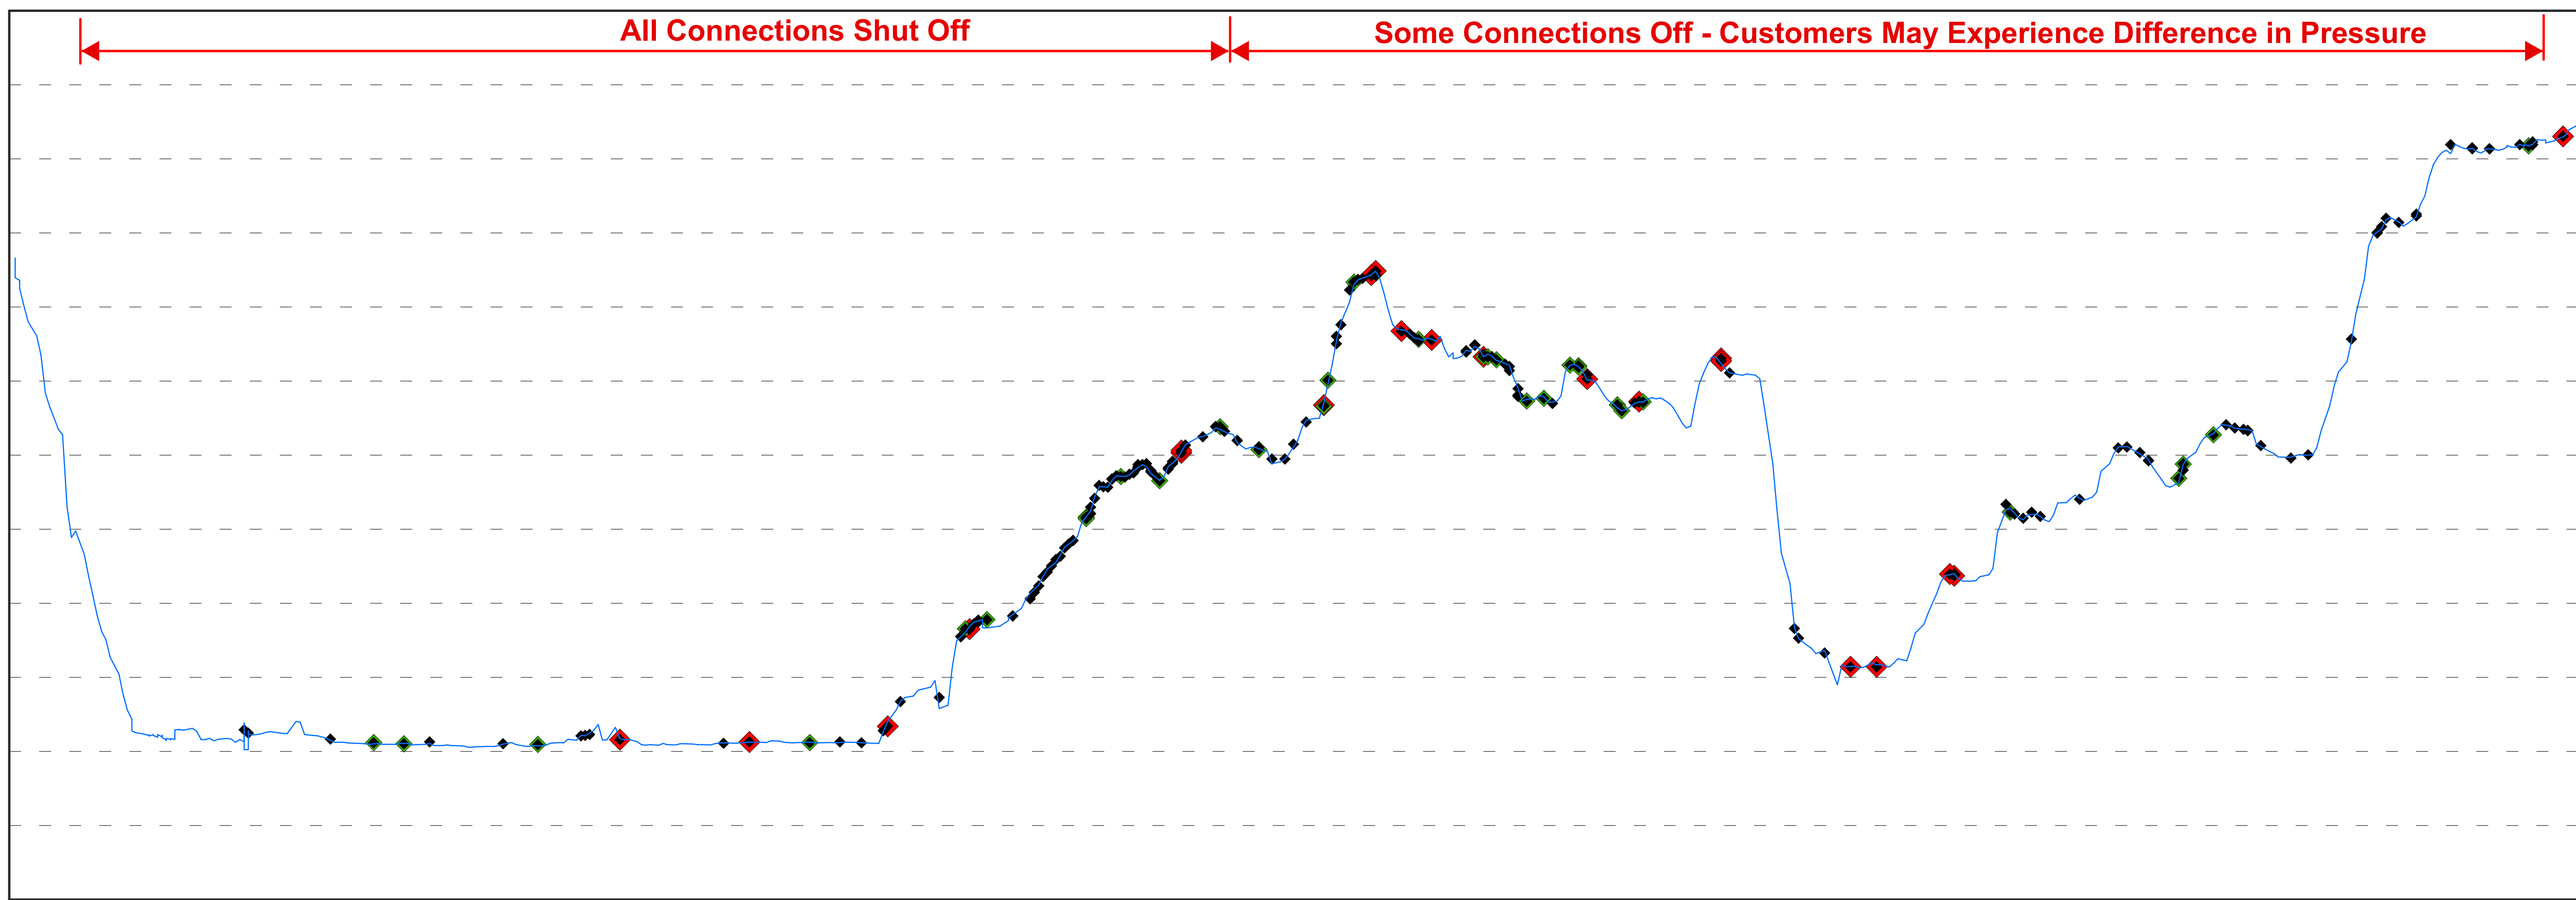

Transmission Line #5 Maintenance April 2019

- Legend**
- Transmission Line
 - ◆ Group A Connection
 - ◆ Group B Connection
 - ◆ Other Connection

1 inch = 1,500 feet

Vertical Scale: 1 inch = 60'