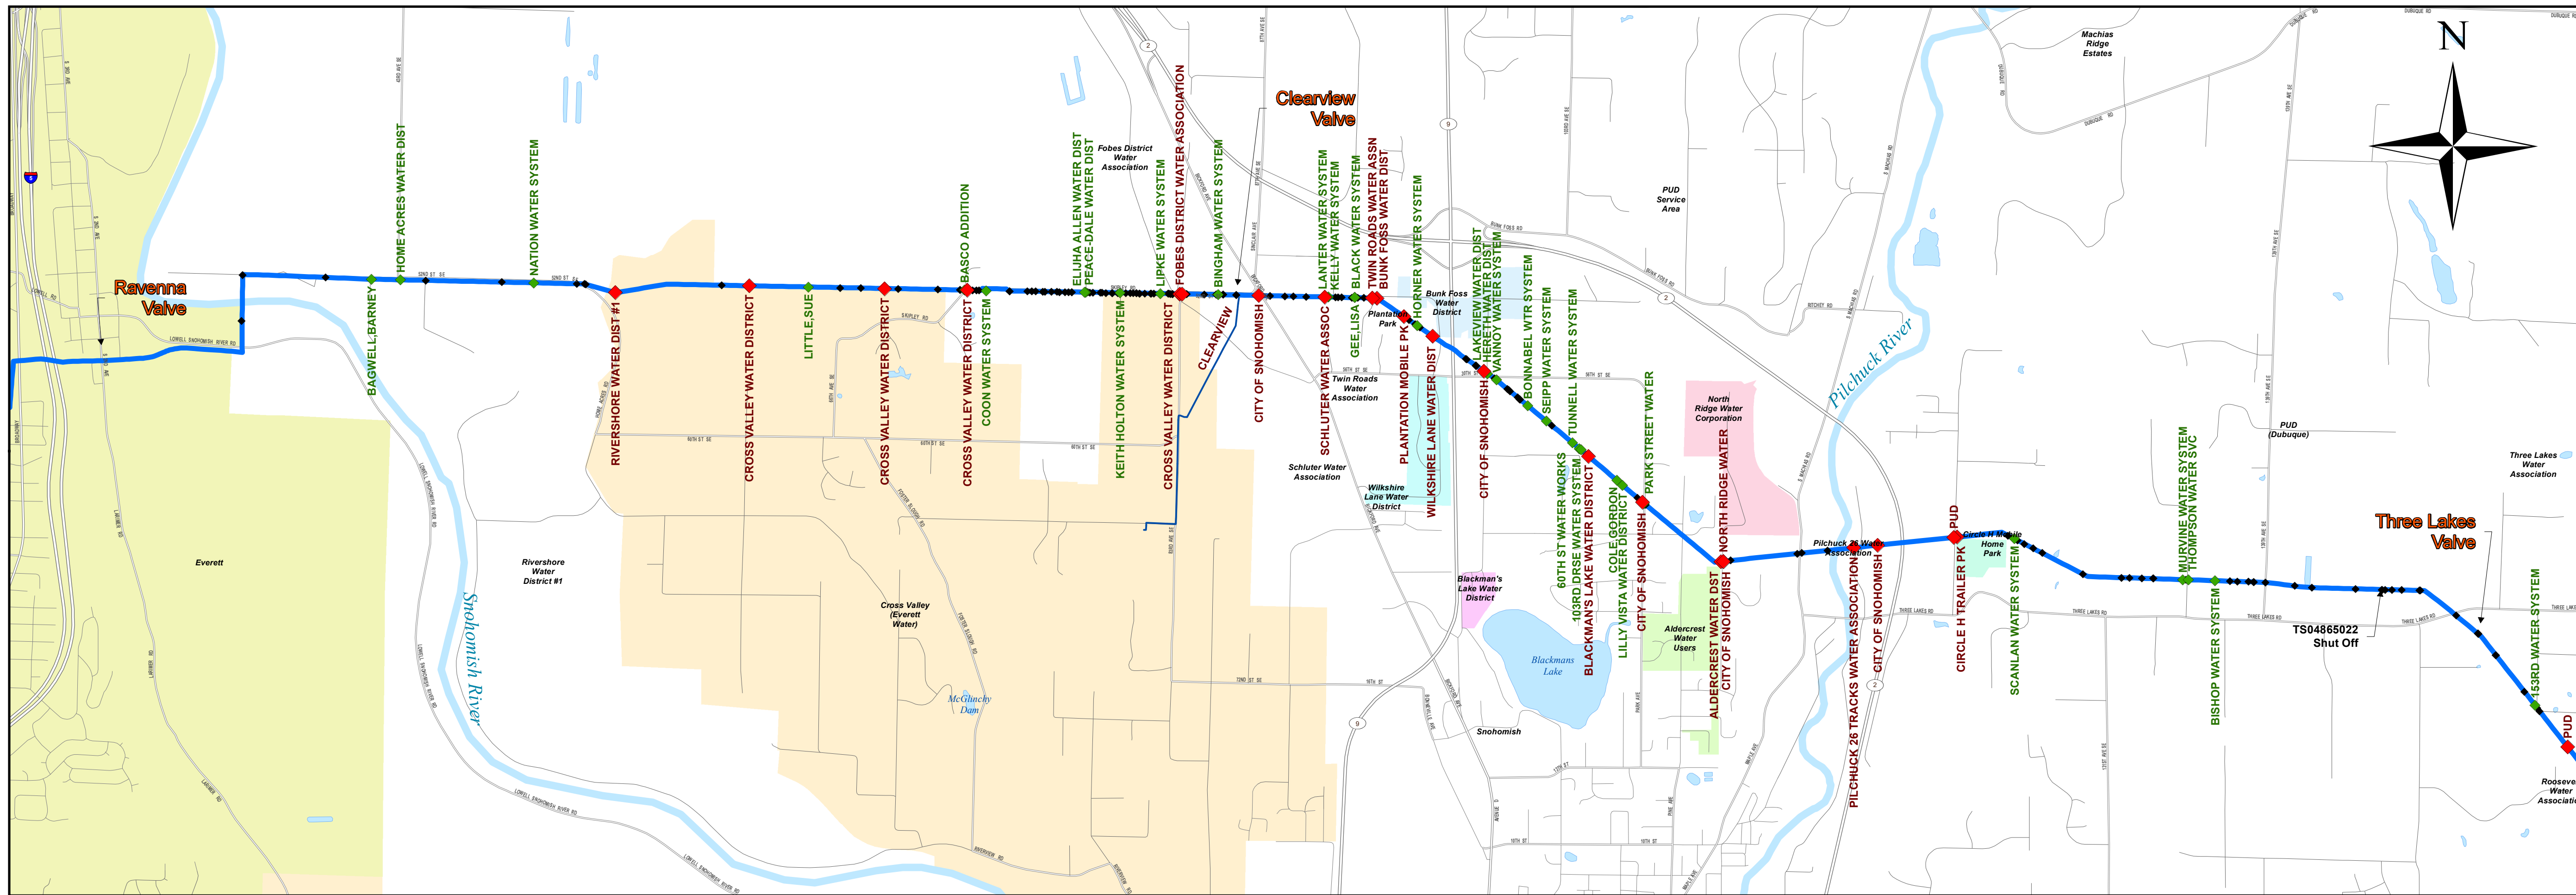

Transmission Line #5 Maintenance April 2019

- Legend**
- Transmission Line
 - ◆ Group A Connection
 - ◆ Group B Connection
 - ◆ Other Connection

1 inch = 1,500 feet

Vertical Scale: 1 inch = 60'