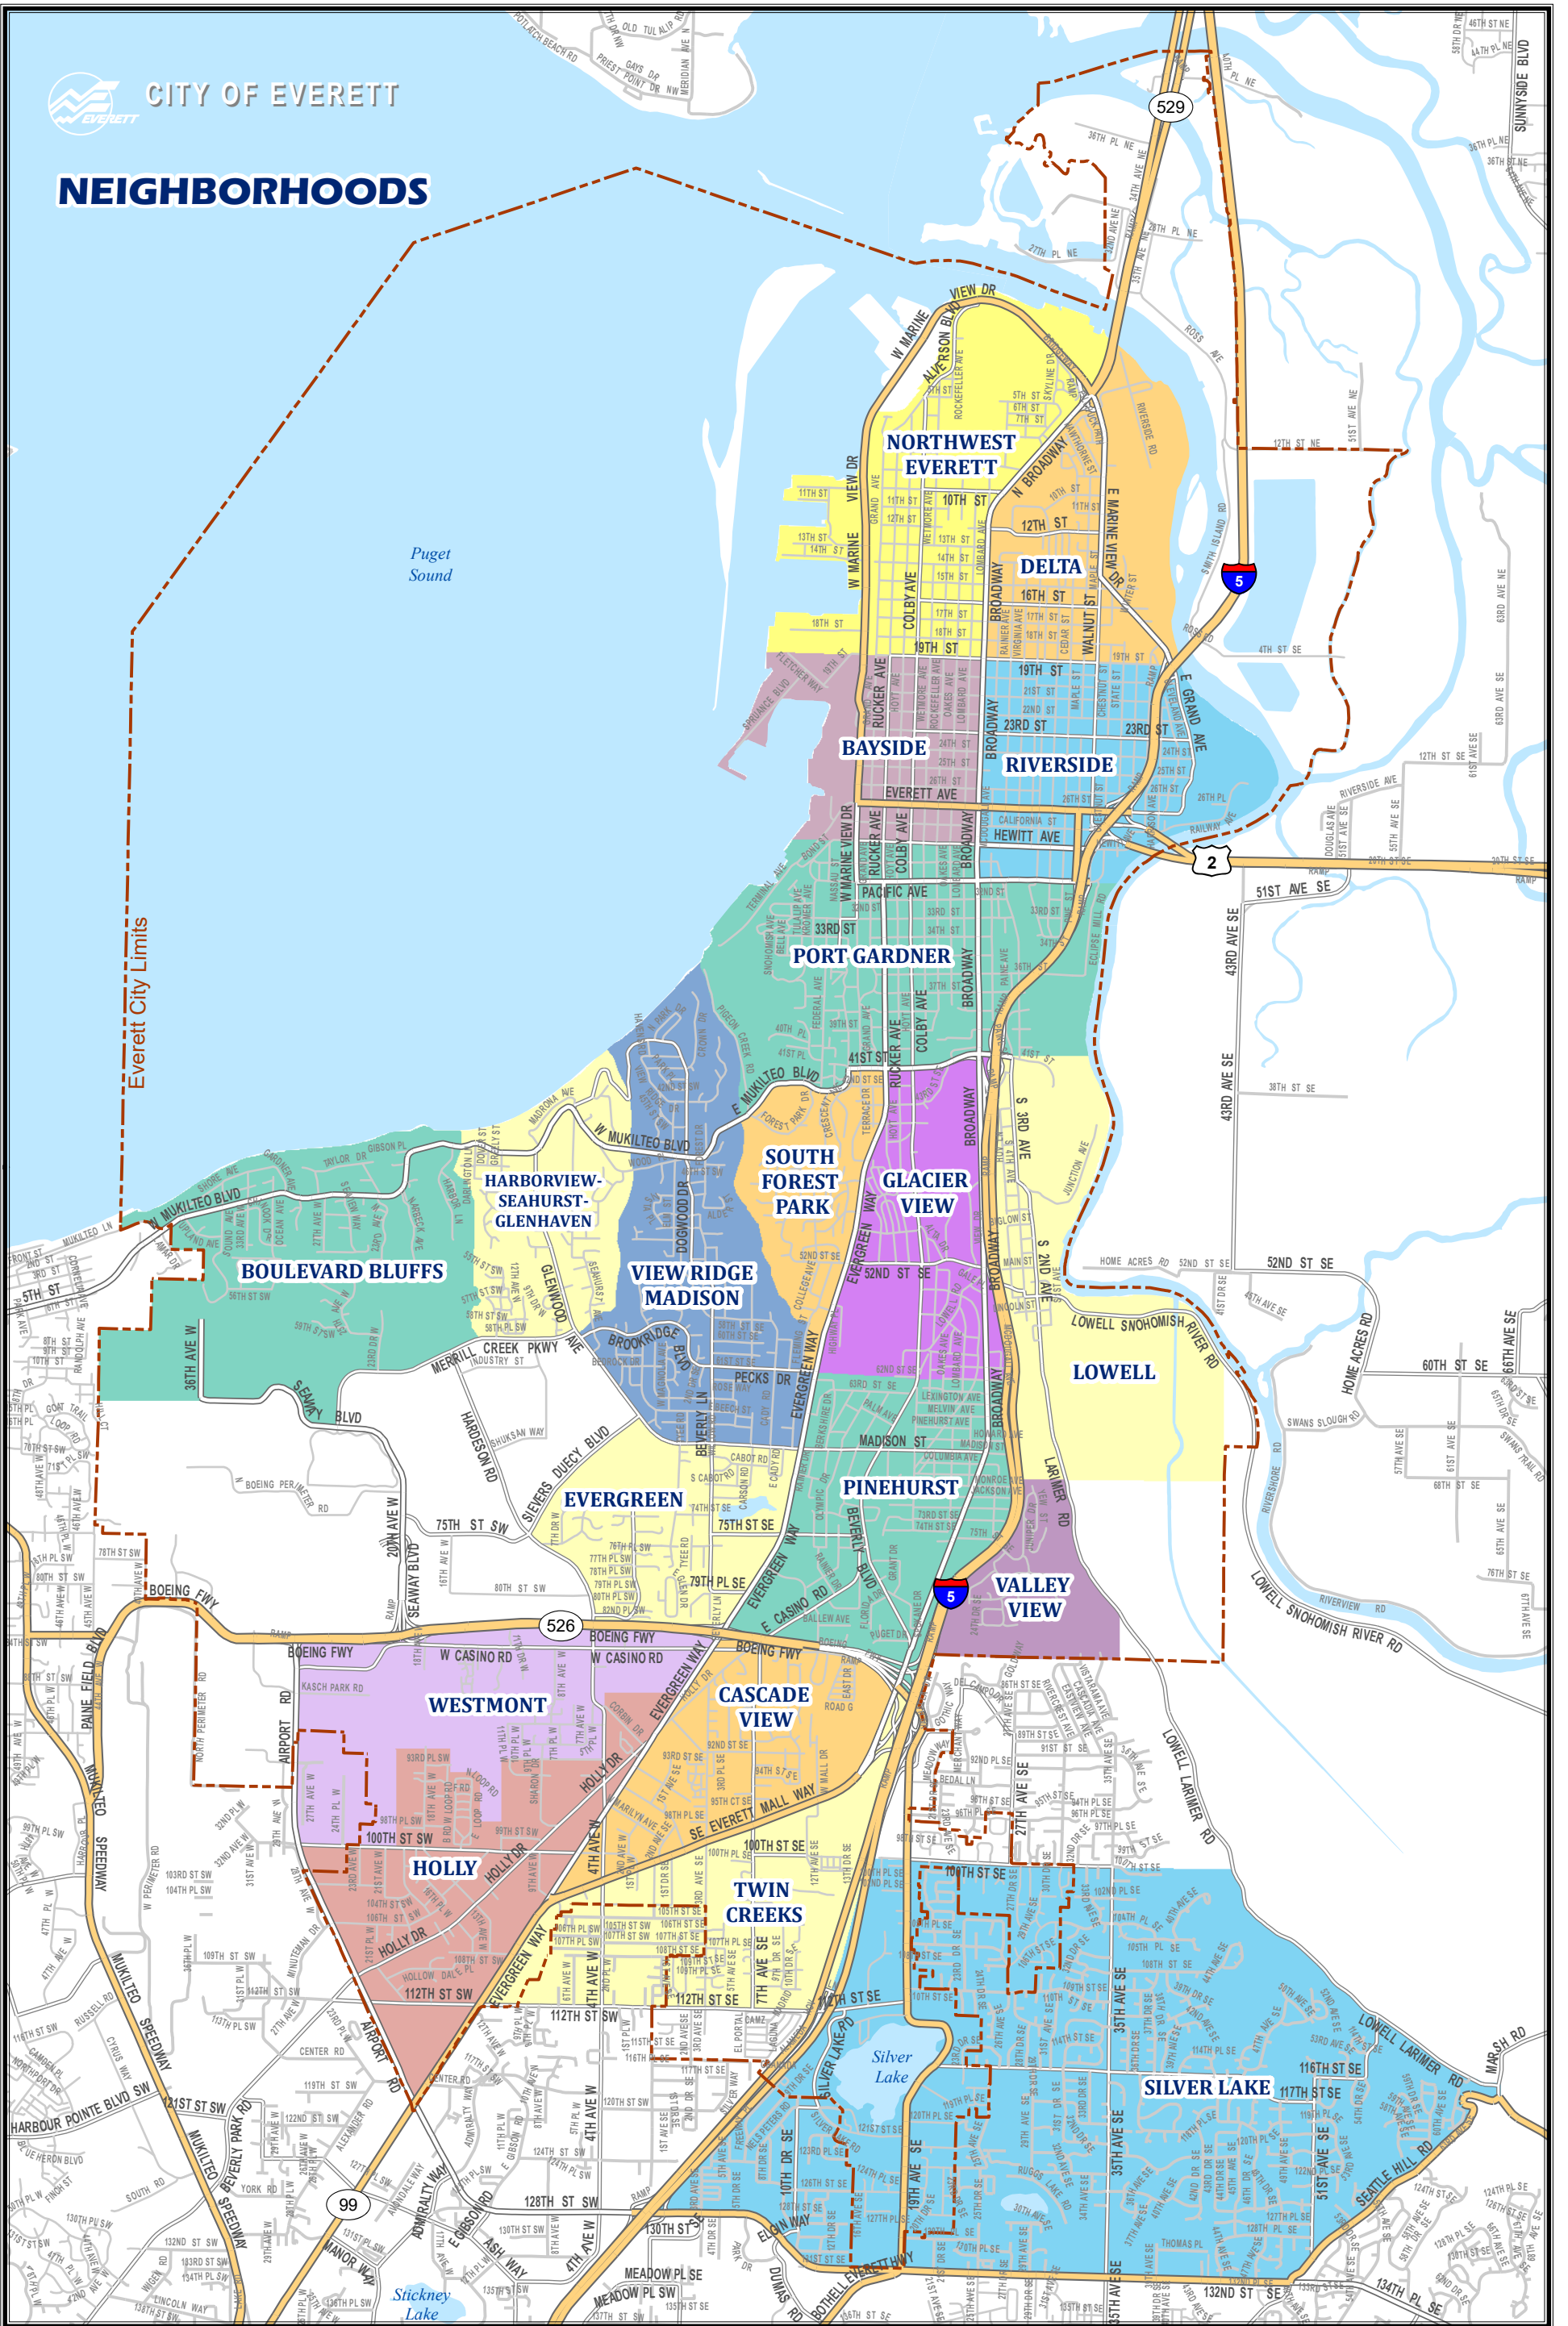

CITY OF EVERETT

# NEIGHBORHOODS

Map Created: 12/6/2018

S:\GIS\Projects\Neighborhoods\11x17.mxd

The data provided on this map may be inaccurate, incomplete or out-of-date. If you rely on this data, you do so at your sole risk. The City of Everett is not liable for any damage resulting from use of the data. You must obtain independent verification. The City of Everett makes no warranties, and the data is provided strictly "as-is." The City of Everett makes no warranty of merchantability or warranty of fitness for any particular purpose, either express or implied or statutory, regarding this data. Locations of City of Everett facilities may be inaccurate, incomplete or out-of-date.