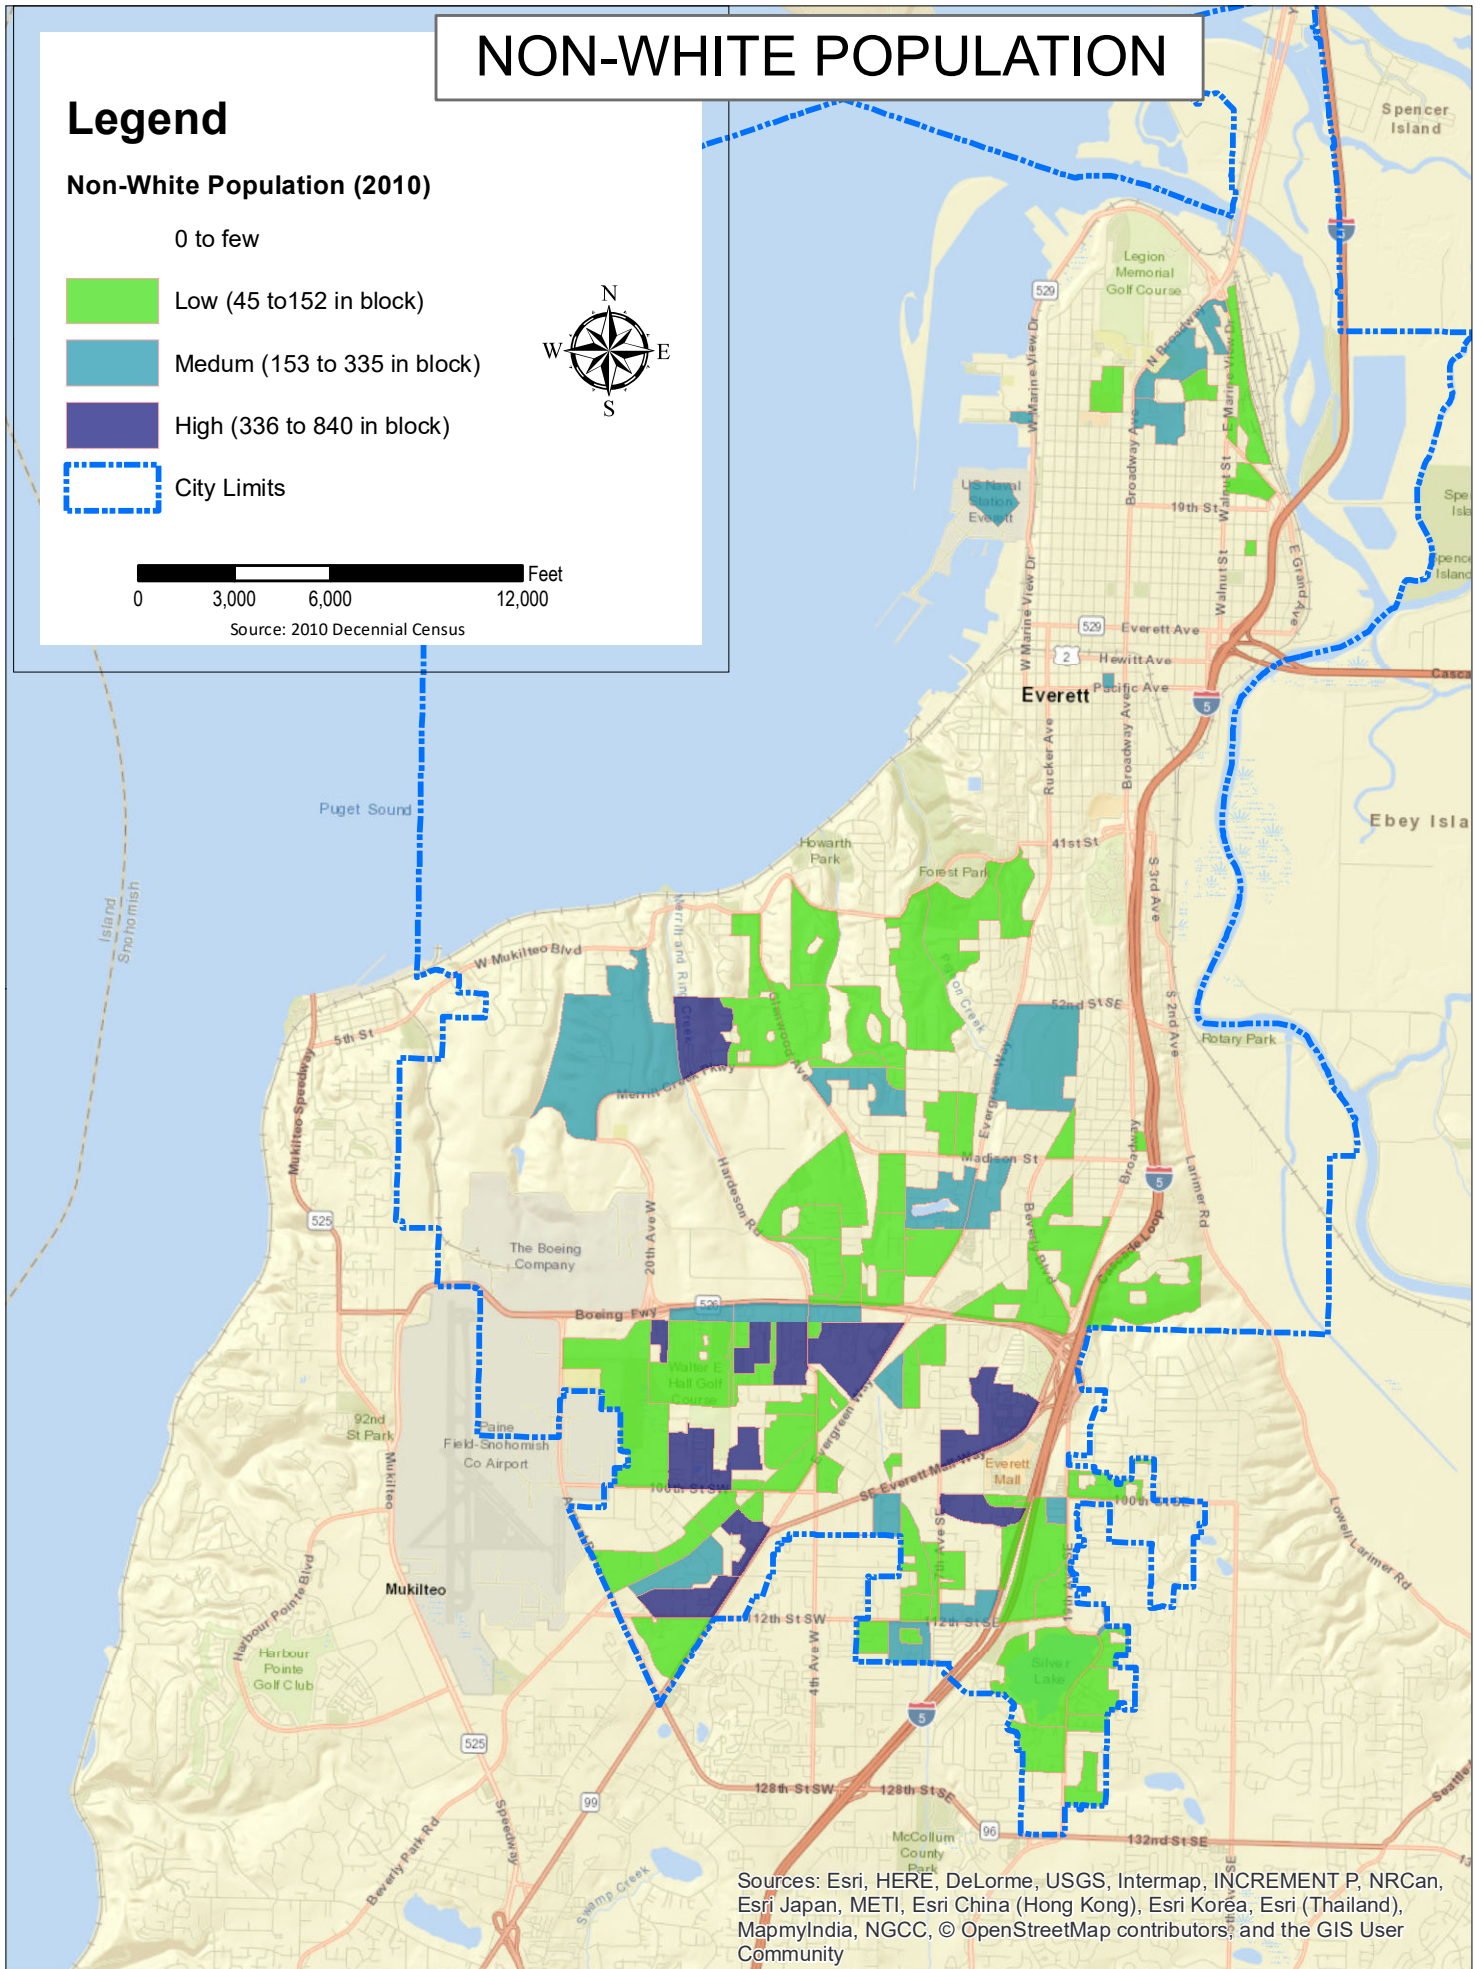

NON-WHITE POPULATION

Legend

Non-White Population (2010)

0 to few

 Low (45 to 152 in block)

 Medium (153 to 335 in block)

 High (336 to 840 in block)

 City Limits

 Feet
0 3,000 6,000 12,000

Source: 2010 Decennial Census

Sources: Esri, HERE, DeLorme, USGS, Intermap, INCREMENT P, NRCan, Esri Japan, METI, Esri China (Hong Kong), Esri Korea, Esri (Thailand), MapmyIndia, NGCC, © OpenStreetMap contributors, and the GIS User Community