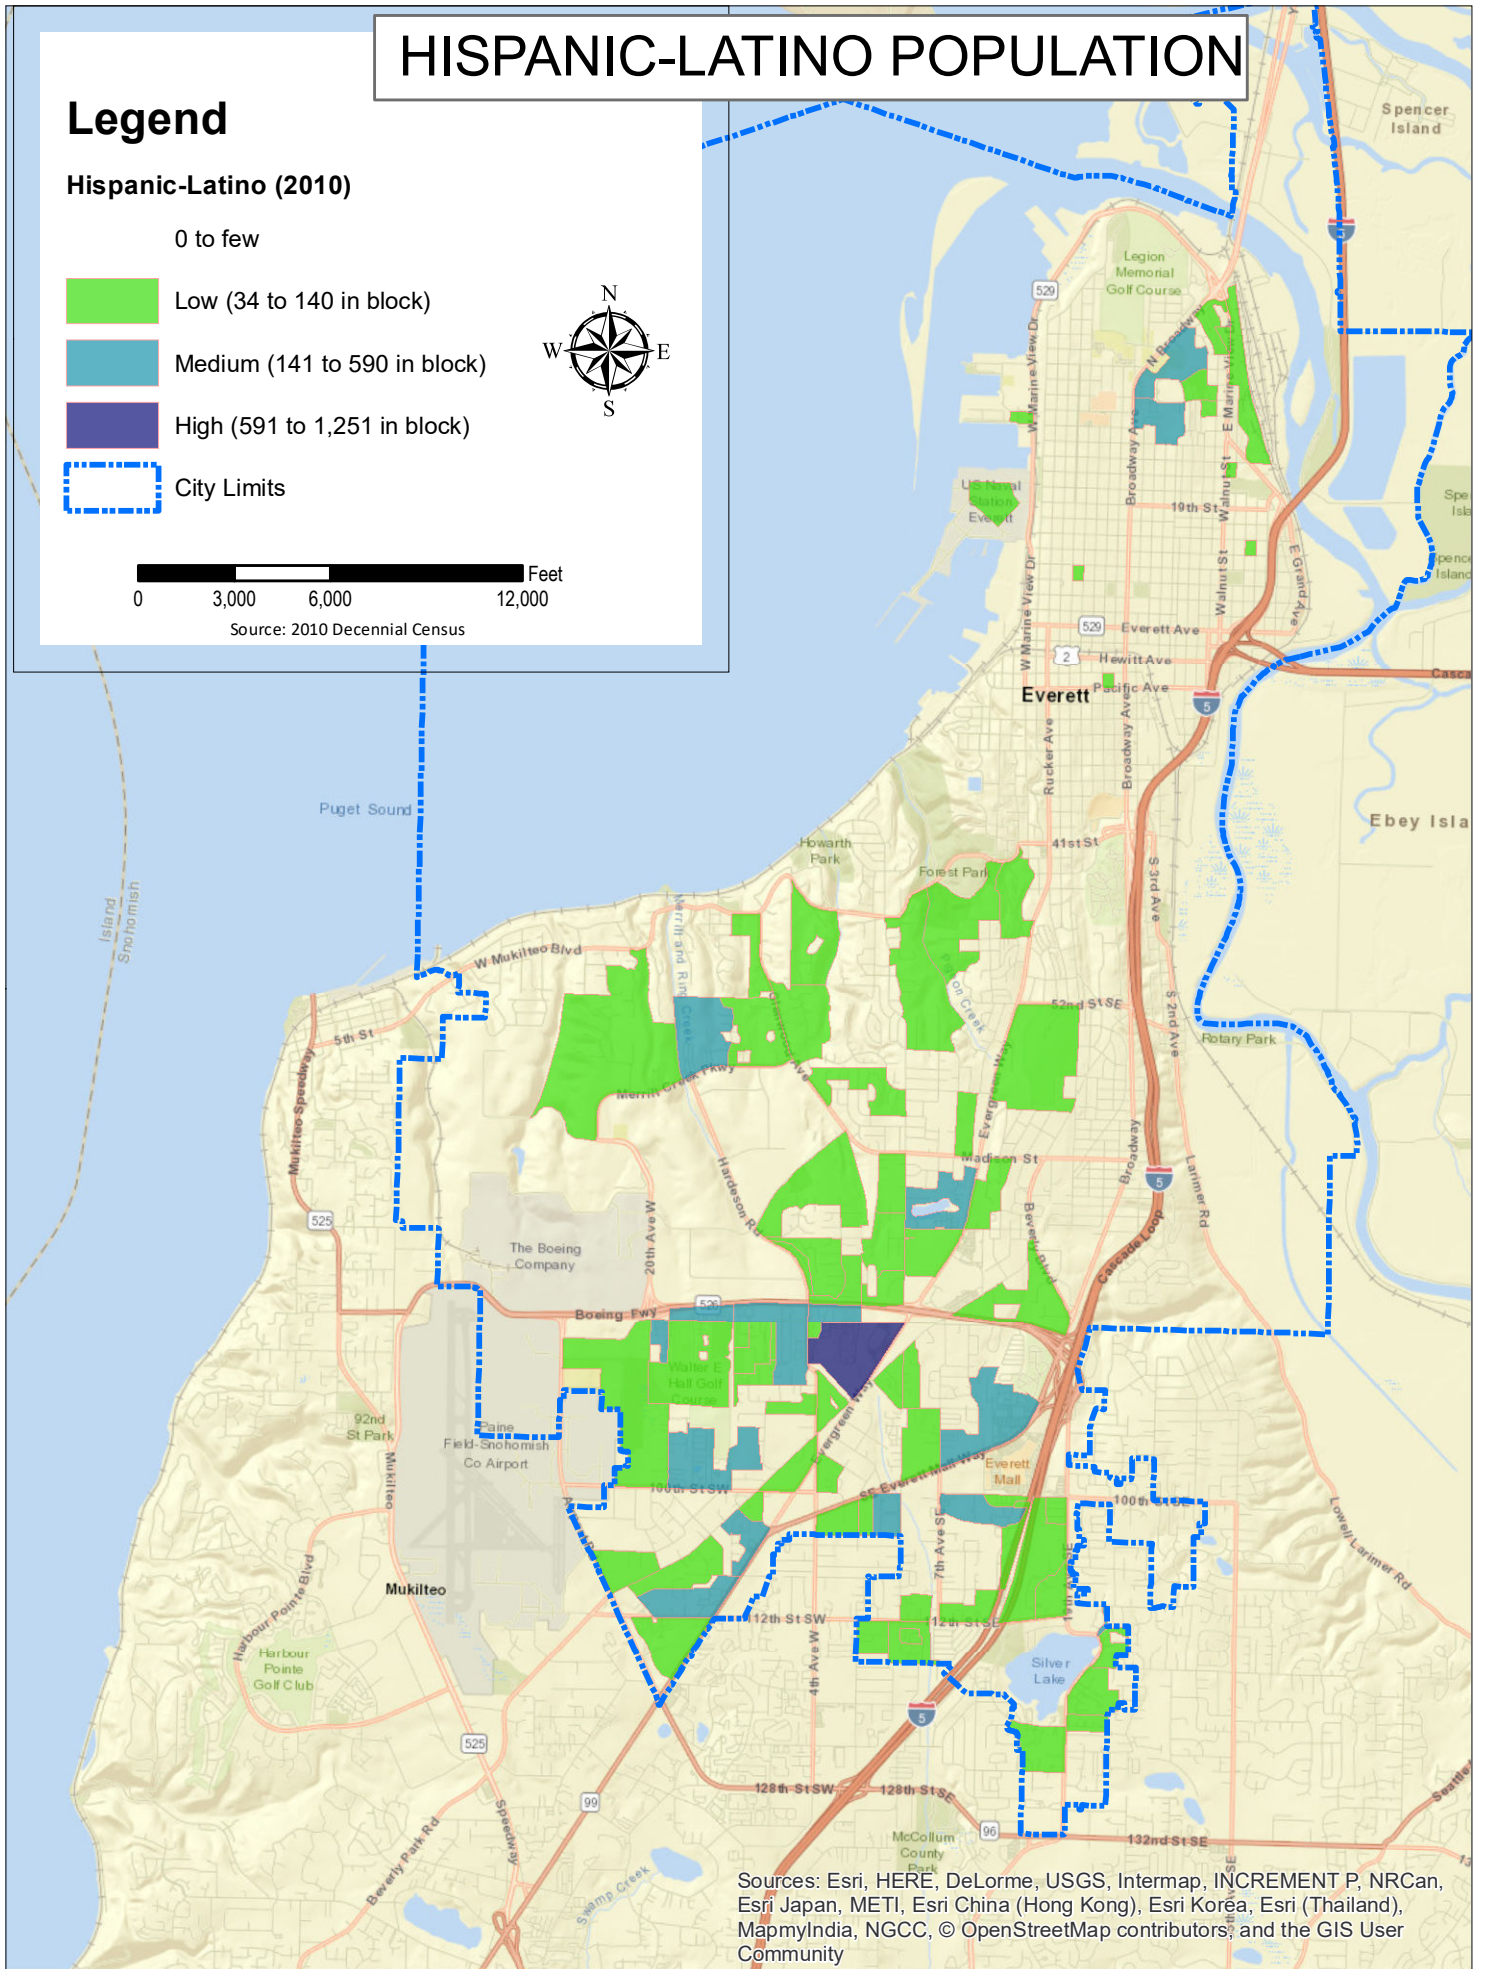

# HISPANIC-LATINO POPULATION

## Legend

### Hispanic-Latino (2010)

0 to few

 Low (34 to 140 in block)

 Medium (141 to 590 in block)

 High (591 to 1,251 in block)

 City Limits

 Feet

Source: 2010 Decennial Census

Sources: Esri, HERE, DeLorme, USGS, Intermap, INCREMENT P, NRCan, Esri Japan, METI, Esri China (Hong Kong), Esri Korea, Esri (Thailand), MapmyIndia, NGCC, © OpenStreetMap contributors, and the GIS User Community