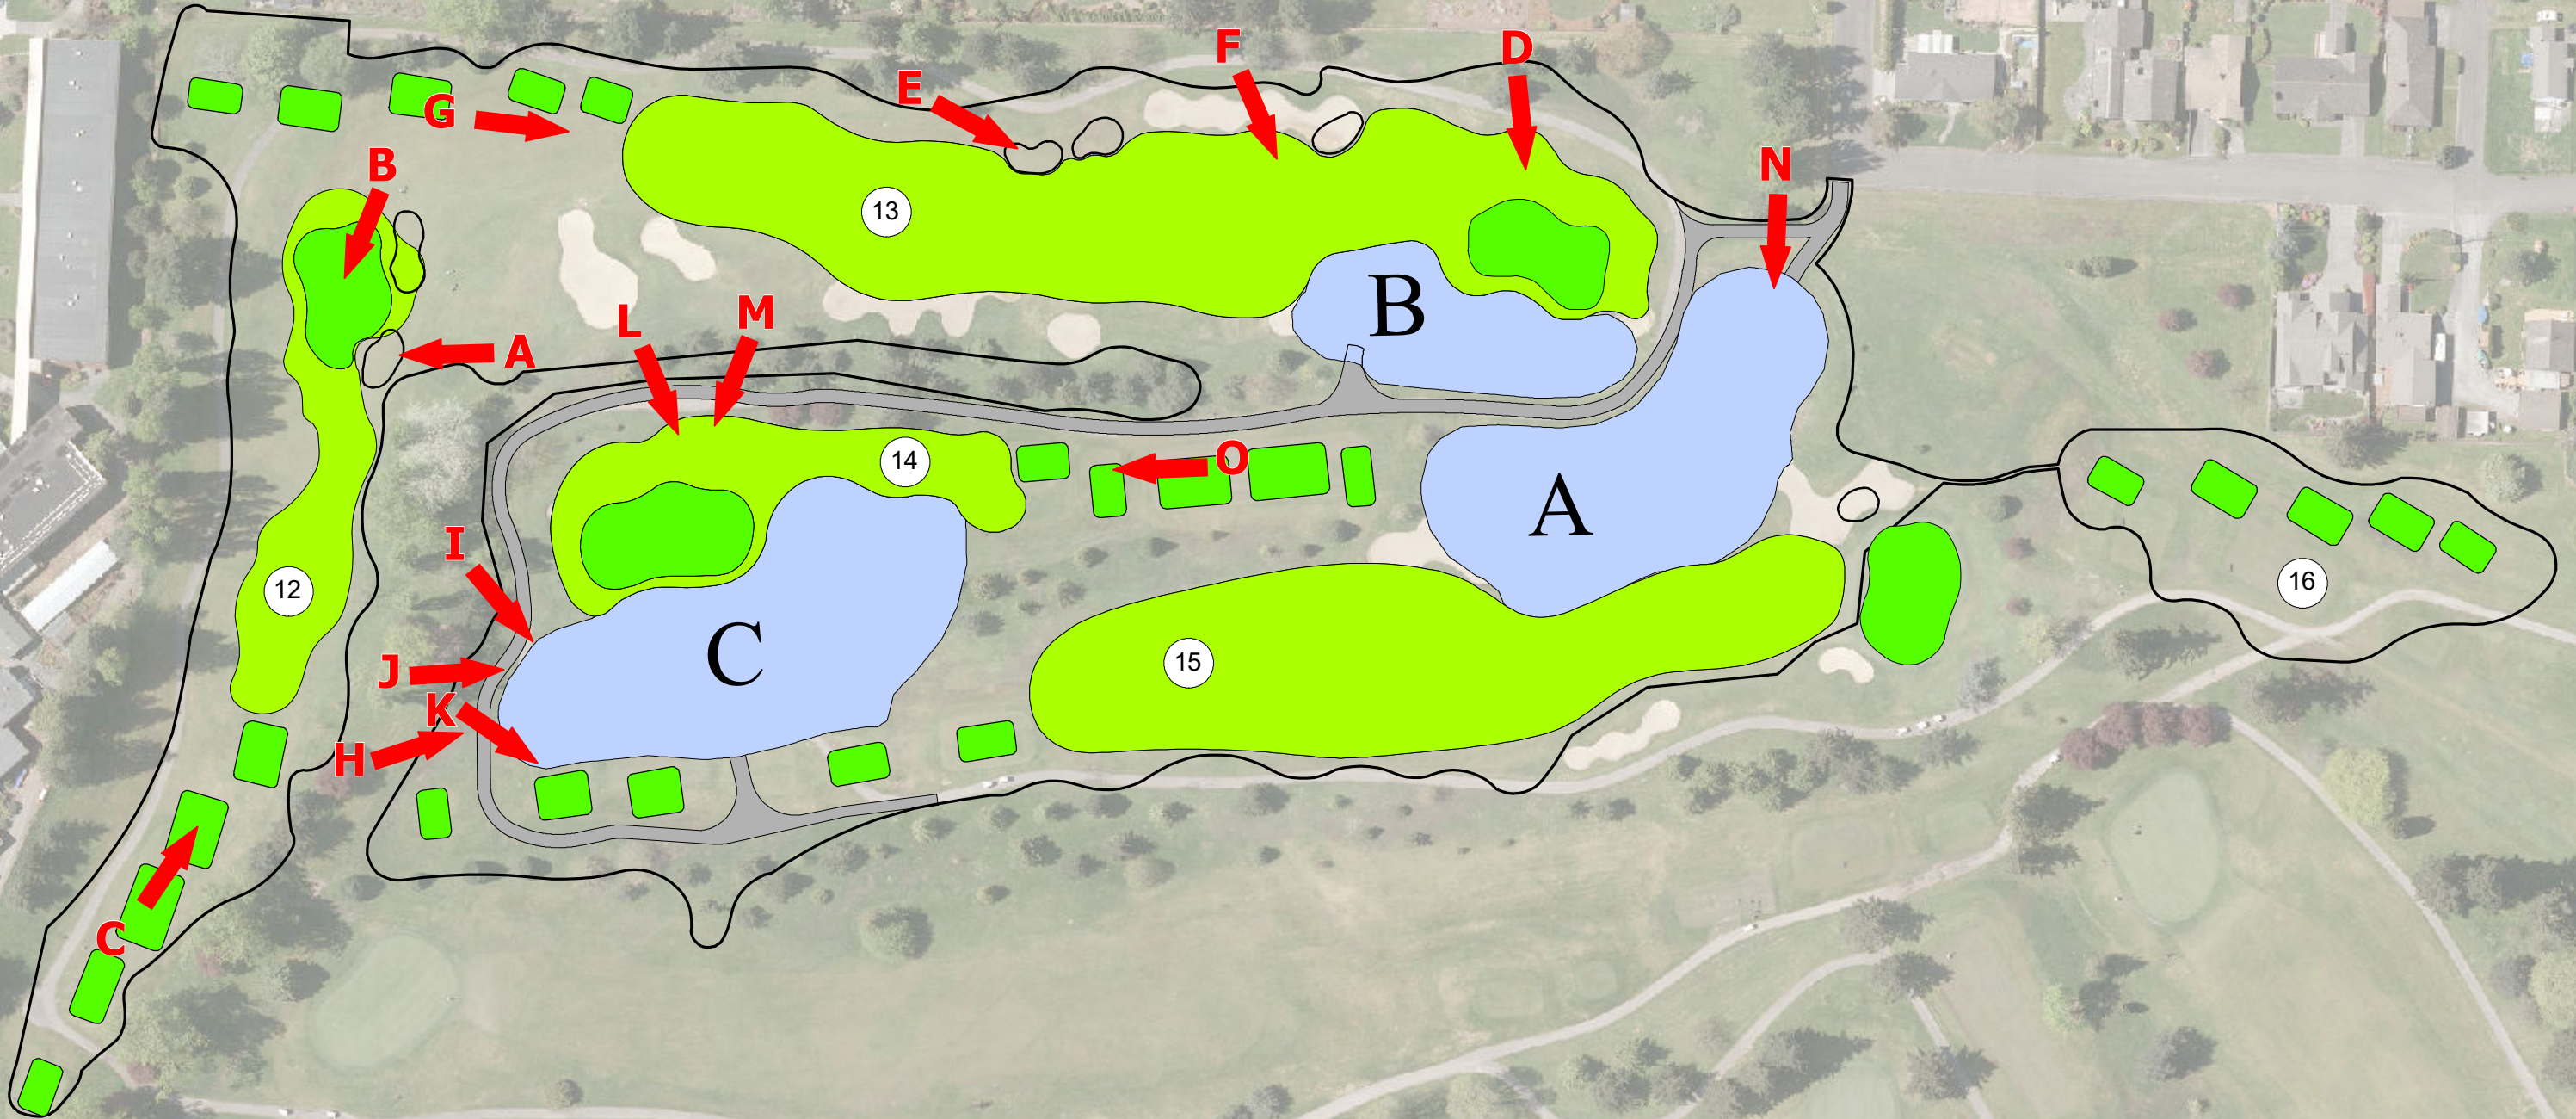

Legion Golf Course
Stormwater Detention
Project Ponds A/B & C
& New Golf Holes